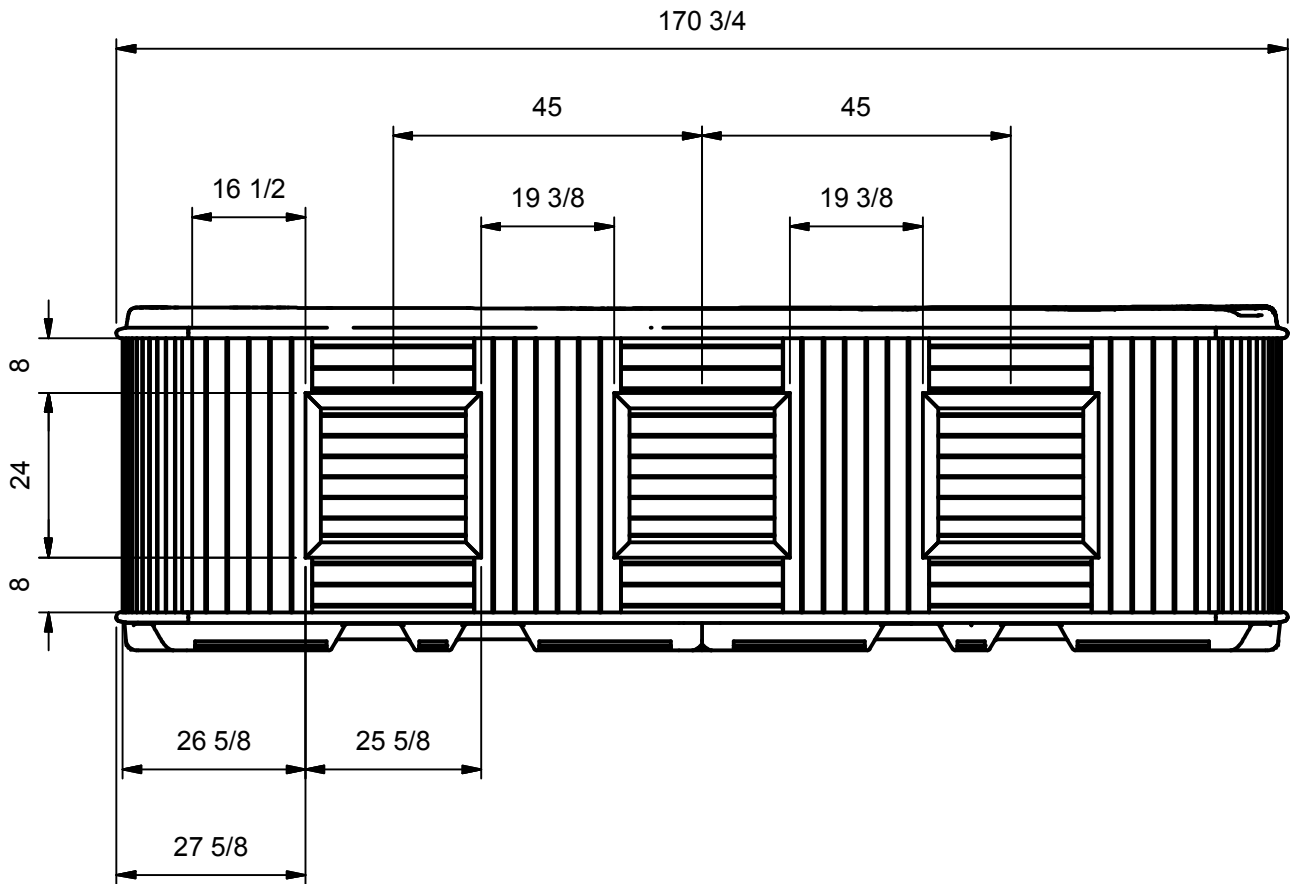

DIMENSIONS IN INCHES

*** DIMENSIONS ARE APPROXIMATE ***

DRAWN JLT	4/7/2016	Blue Falls Manufacturing Ltd.		
CHECKED		TITLE		
QA		OCEAN SHELL_CABINET_FLOOR DIMENSIONS (in)		
MFG		SIZE	DWG NO	REV
APPROVED		A4		
		SCALE		SHEET 1 OF 4

OCEAN LONG WALL

DIMENSIONS IN INCHES

*** DIMENSIONS ARE APPROXIMATE ***

DRAWN JLT	4/7/2016	Blue Falls Manufacturing Ltd.		
CHECKED				
QA		TITLE		
MFG		OCEAN SHELL_CABINET_FLOOR DIMENSIONS (in)		
APPROVED		SIZE	DWG NO	REV
		A4		
		SCALE		SHEET 2 OF 4

OCEAN SHORT WALL

DIMENSIONS IN INCHES

*** DIMENSIONS ARE APPROXIMATE ***

DRAWN JLT	4/7/2016	Blue Falls Manufacturing Ltd.		
CHECKED		TITLE		
QA		OCEAN SHELL_CABINET_FLOOR DIMENSIONS (in)		
MFG		SIZE	DWG NO	REV
APPROVED		A4		
		SCALE		SHEET 3 OF 4

OCEAN FLOOR LONG SIDE

DIMENSIONS ARE IN INCHES

***** DIMENSIONS ARE APPROXIMATE *****

DRAWN JLT	4/7/2016	Blue Falls Manufacturing Ltd.		
CHECKED				
QA		TITLE		
MFG		OCEAN SHELL_CABINET_FLOOR DIMENSIONS (in)		
APPROVED		SIZE	DWG NO	REV
		A4		
		SCALE		SHEET 4 OF 4