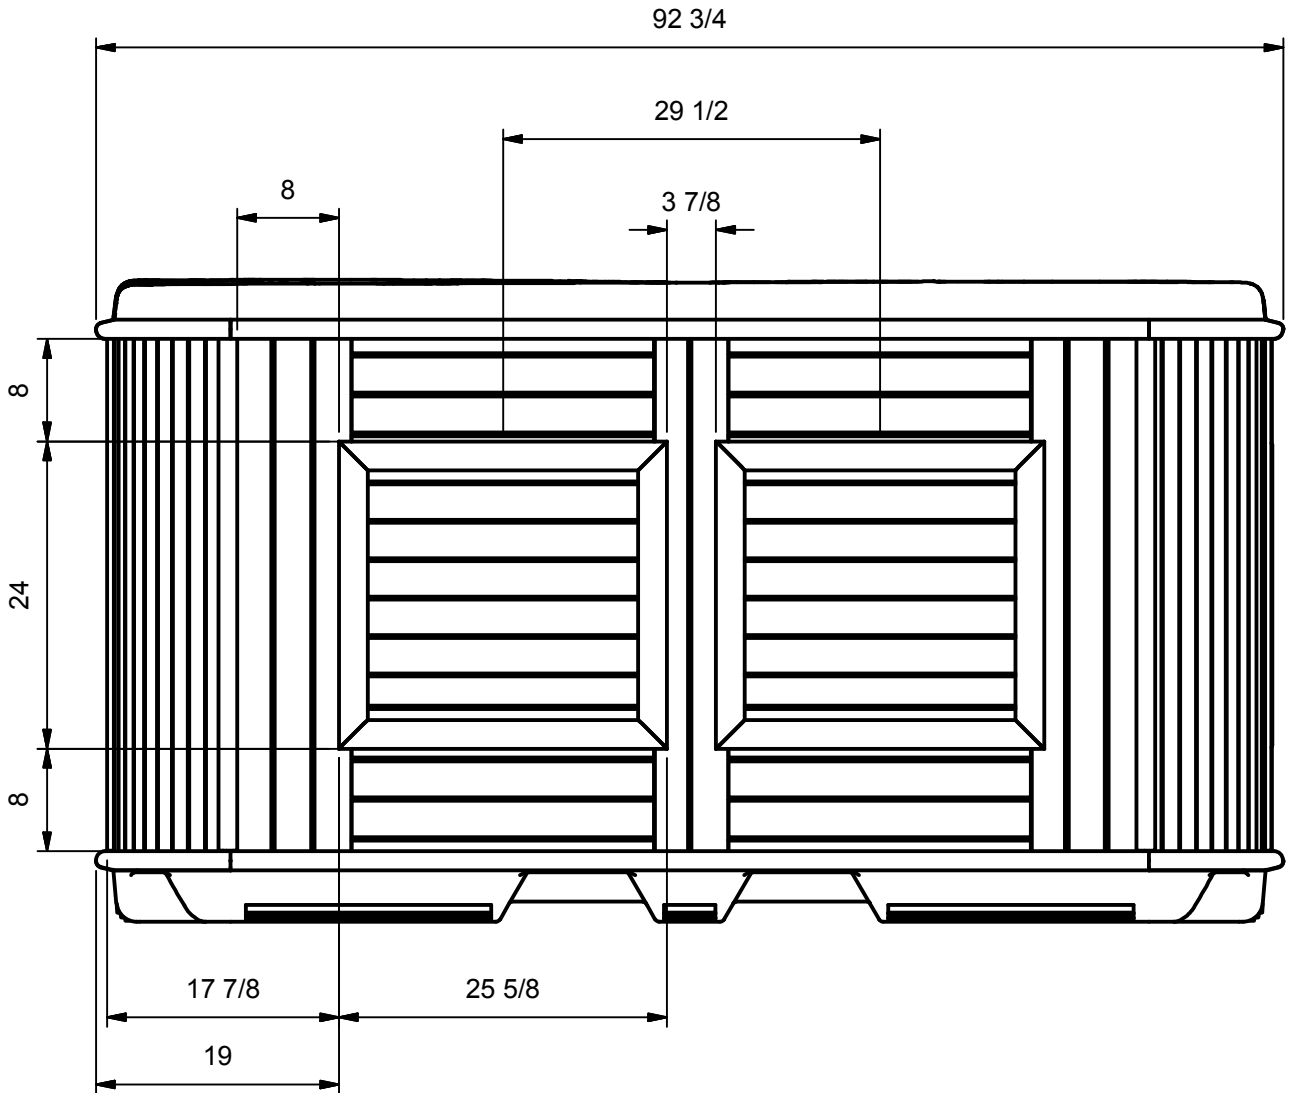

DIMENSIONS IN INCHES

*** DIMENSIONS ARE APPROXIMATE ***

DRAWN JLT	4/7/2016	Blue Falls Manufacturing Ltd.		
CHECKED		TITLE		
QA		OCEAN SHELL_CABINET_FLOOR DIMENSIONS (in)		
MFG		SIZE	DWG NO	REV
APPROVED		A4		
		SCALE		SHEET 1 OF 4

OCEAN LONG WALL

DIMENSIONS IN INCHES

*** DIMENSIONS ARE APPROXIMATE ***

DRAWN JLT	4/7/2016	Blue Falls Manufacturing Ltd.		
CHECKED				
QA		TITLE		
MFG		OCEAN SHELL_CABINET_FLOOR DIMENSIONS (in)		
APPROVED		SIZE	DWG NO	REV
		A4		
		SCALE		SHEET 2 OF 4

OCEAN SHORT WALL

DIMENSIONS IN INCHES

*** DIMENSIONS ARE APPROXIMATE ***

DRAWN JLT	4/7/2016	Blue Falls Manufacturing Ltd.		
CHECKED		TITLE		
QA		OCEAN SHELL_CABINET_FLOOR DIMENSIONS (in)		
MFG		SIZE	DWG NO	REV
APPROVED		A4		
		SCALE		SHEET 3 OF 4

OCEAN FLOOR LONG SIDE

DIMENSIONS ARE IN INCHES

***** DIMENSIONS ARE APPROXIMATE *****

DRAWN JLT	4/7/2016	Blue Falls Manufacturing Ltd.		
CHECKED				
QA		TITLE		
MFG		OCEAN SHELL_CABINET_FLOOR DIMENSIONS (in)		
APPROVED		SIZE	DWG NO	REV
		A4		
		SCALE		SHEET 4 OF 4