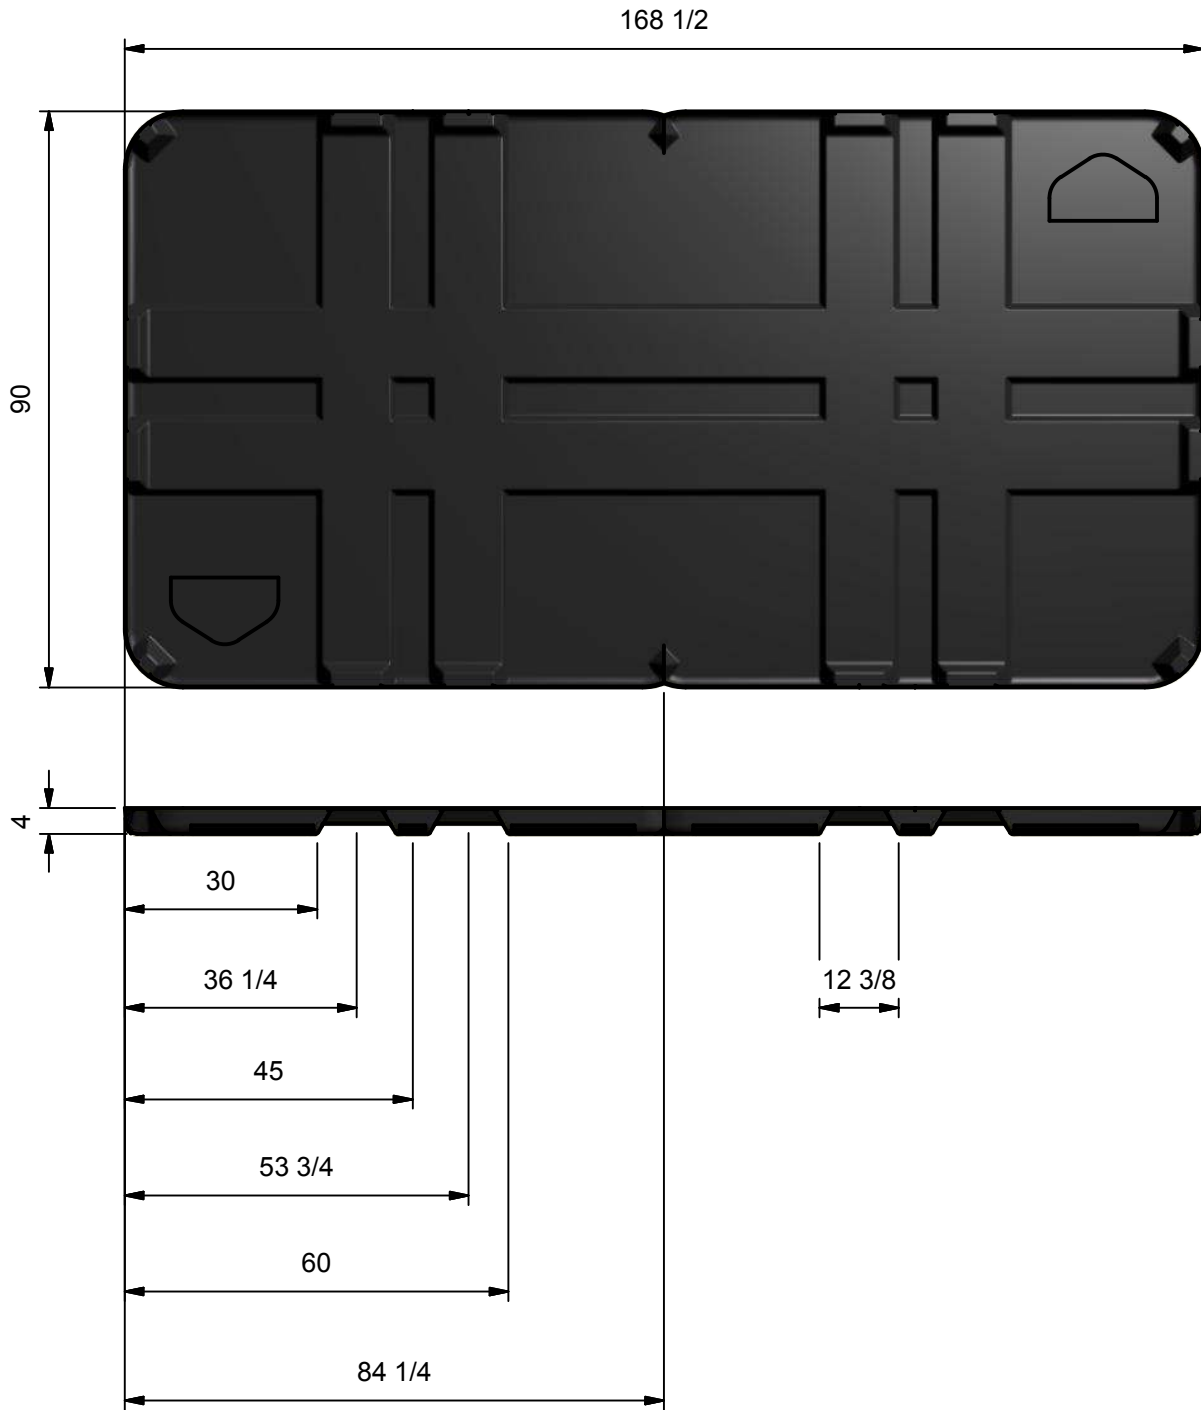

DIMENSIONS IN INCHES

*** DIMENSIONS ARE APPROXIMATE ***

DRAWN JLT	4/7/2016	Blue Falls Manufacturing Ltd.		
CHECKED		TITLE		
QA		OCEAN SHELL_CABINET_FLOOR DIMENSIONS (in)		
MFG		SIZE	DWG NO	REV
APPROVED		A4		
		SCALE		SHEET 1 OF 4

OCEAN LONG WALL

DIMENSIONS IN INCHES

*** DIMENSIONS ARE APPROXIMATE ***

DRAWN JLT	4/7/2016	Blue Falls Manufacturing Ltd.		
CHECKED				
QA		TITLE		
MFG		OCEAN SHELL_CABINET_FLOOR DIMENSIONS (in)		
APPROVED		SIZE	DWG NO	REV
		A4		
		SCALE		SHEET 2 OF 4

OCEAN SHORT WALL

DIMENSIONS IN INCHES

*** DIMENSIONS ARE APPROXIMATE ***

DRAWN JLT	4/7/2016	Blue Falls Manufacturing Ltd.		
CHECKED		TITLE		
QA		OCEAN SHELL_CABINET_FLOOR DIMENSIONS (in)		
MFG		SIZE	DWG NO	REV
APPROVED		A4		
		SCALE		SHEET 3 OF 4

OCEAN FLOOR LONG SIDE

DIMENSIONS ARE IN INCHES

***** DIMENSIONS ARE APPROXIMATE *****

DRAWN JLT	4/7/2016	Blue Falls Manufacturing Ltd.		
CHECKED				
QA		TITLE		
MFG		OCEAN SHELL_CABINET_FLOOR DIMENSIONS (in)		
APPROVED		SIZE	DWG NO	REV
		A4		
		SCALE		SHEET 4 OF 4